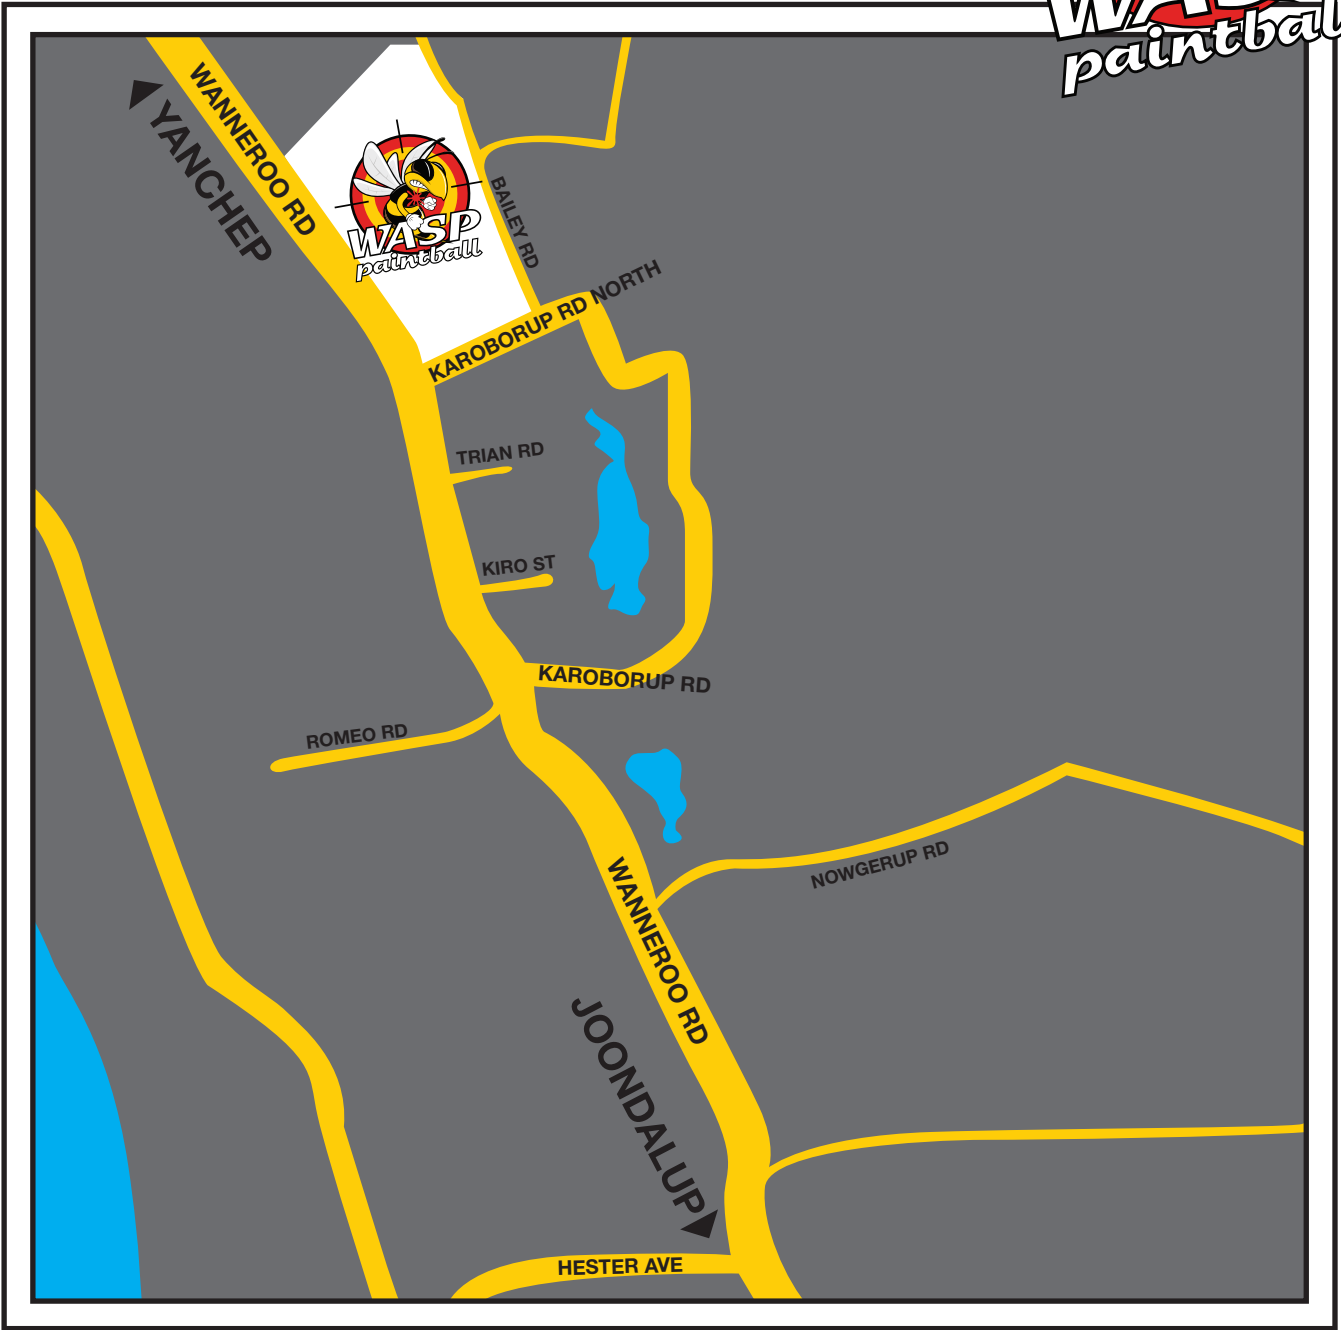

WASP DIZZY LAMB PARK

414 Karoborup Road NORTH (cnr Wanneroo Rd)
Carabooda

Phone 0418 912 795 or visit
www.wasppaintball.com.au

Directions from Perth:

- Head north on Wanneroo Road past Hester Avenue.
- Pass the Caltex service station on the right.
- The field is located on the right hand side of Wanneroo Rd;
entry is on Karoborup Rd as you turn in.